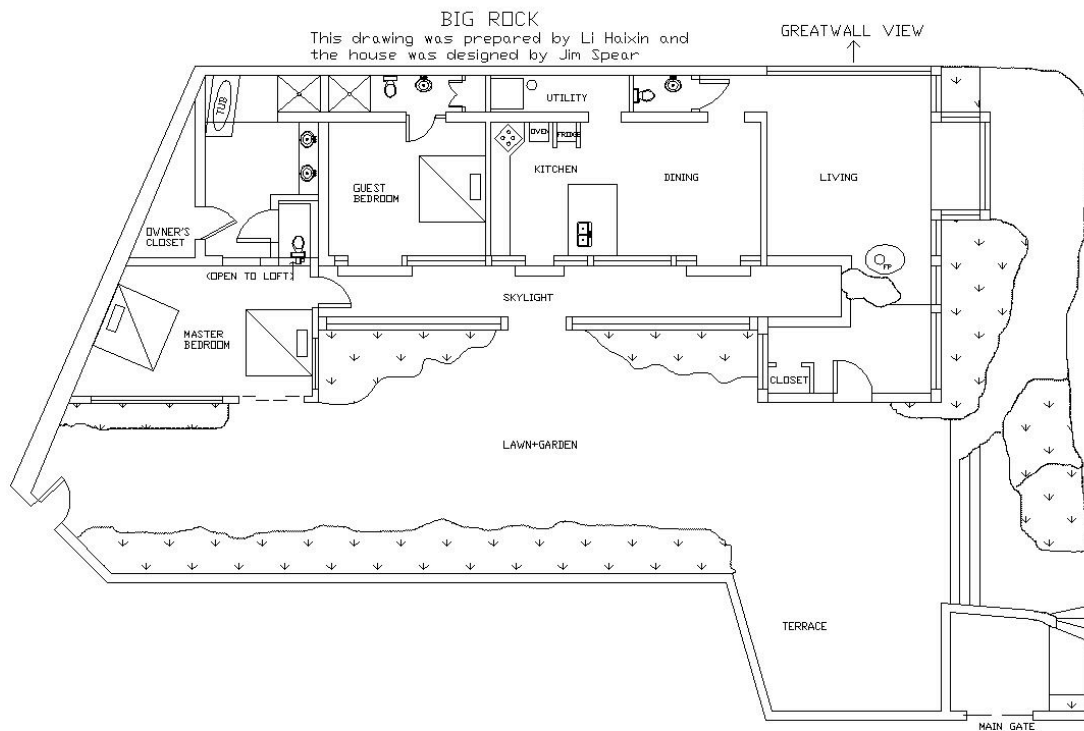

# Big Rock House Floor Plan

Floor Plan is for information only; actual conditions may vary and are subject to change without notice. This diagram was prepared in July 2009 by Haixin Li, a native of Mutianyu Village who serves as a project manager for building projects with China Bound Ltd. This house was designed by Jim Spear.